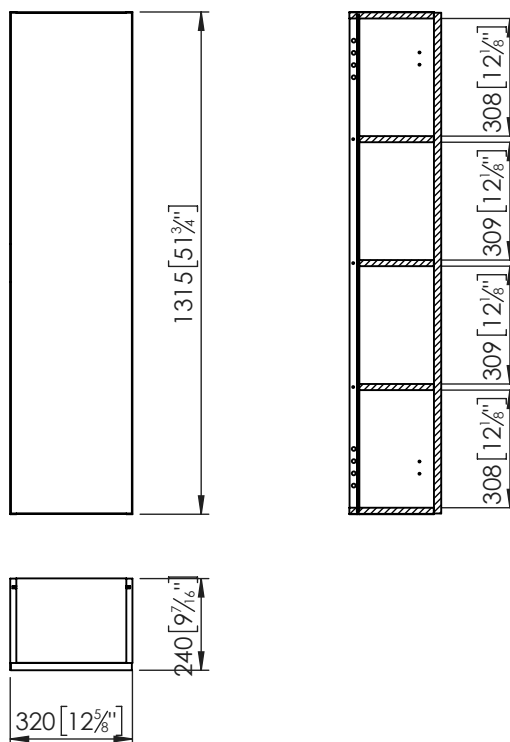

## Features

- Made in wood
- Moisture resistance
- Soft-close locking
- Great storage capacity
- Length x Width: 320x240 mm

# NATURAL

COLUMNA MB NATURAL NOGAL ORIGIN  
32X130CM  
100298511

## Technical Information

- Installation: de pared
- Height: 1315 mm
- Width: 240 mm
- Length: 320 mm
- Net Weight: 22 Kg

## Notes

All product dimensions are nominal and tolerances of the product may vary within an established range. All measurements of the technical drawings are expressed in mm[in].

Install the product following the recommendations in the installation manual.